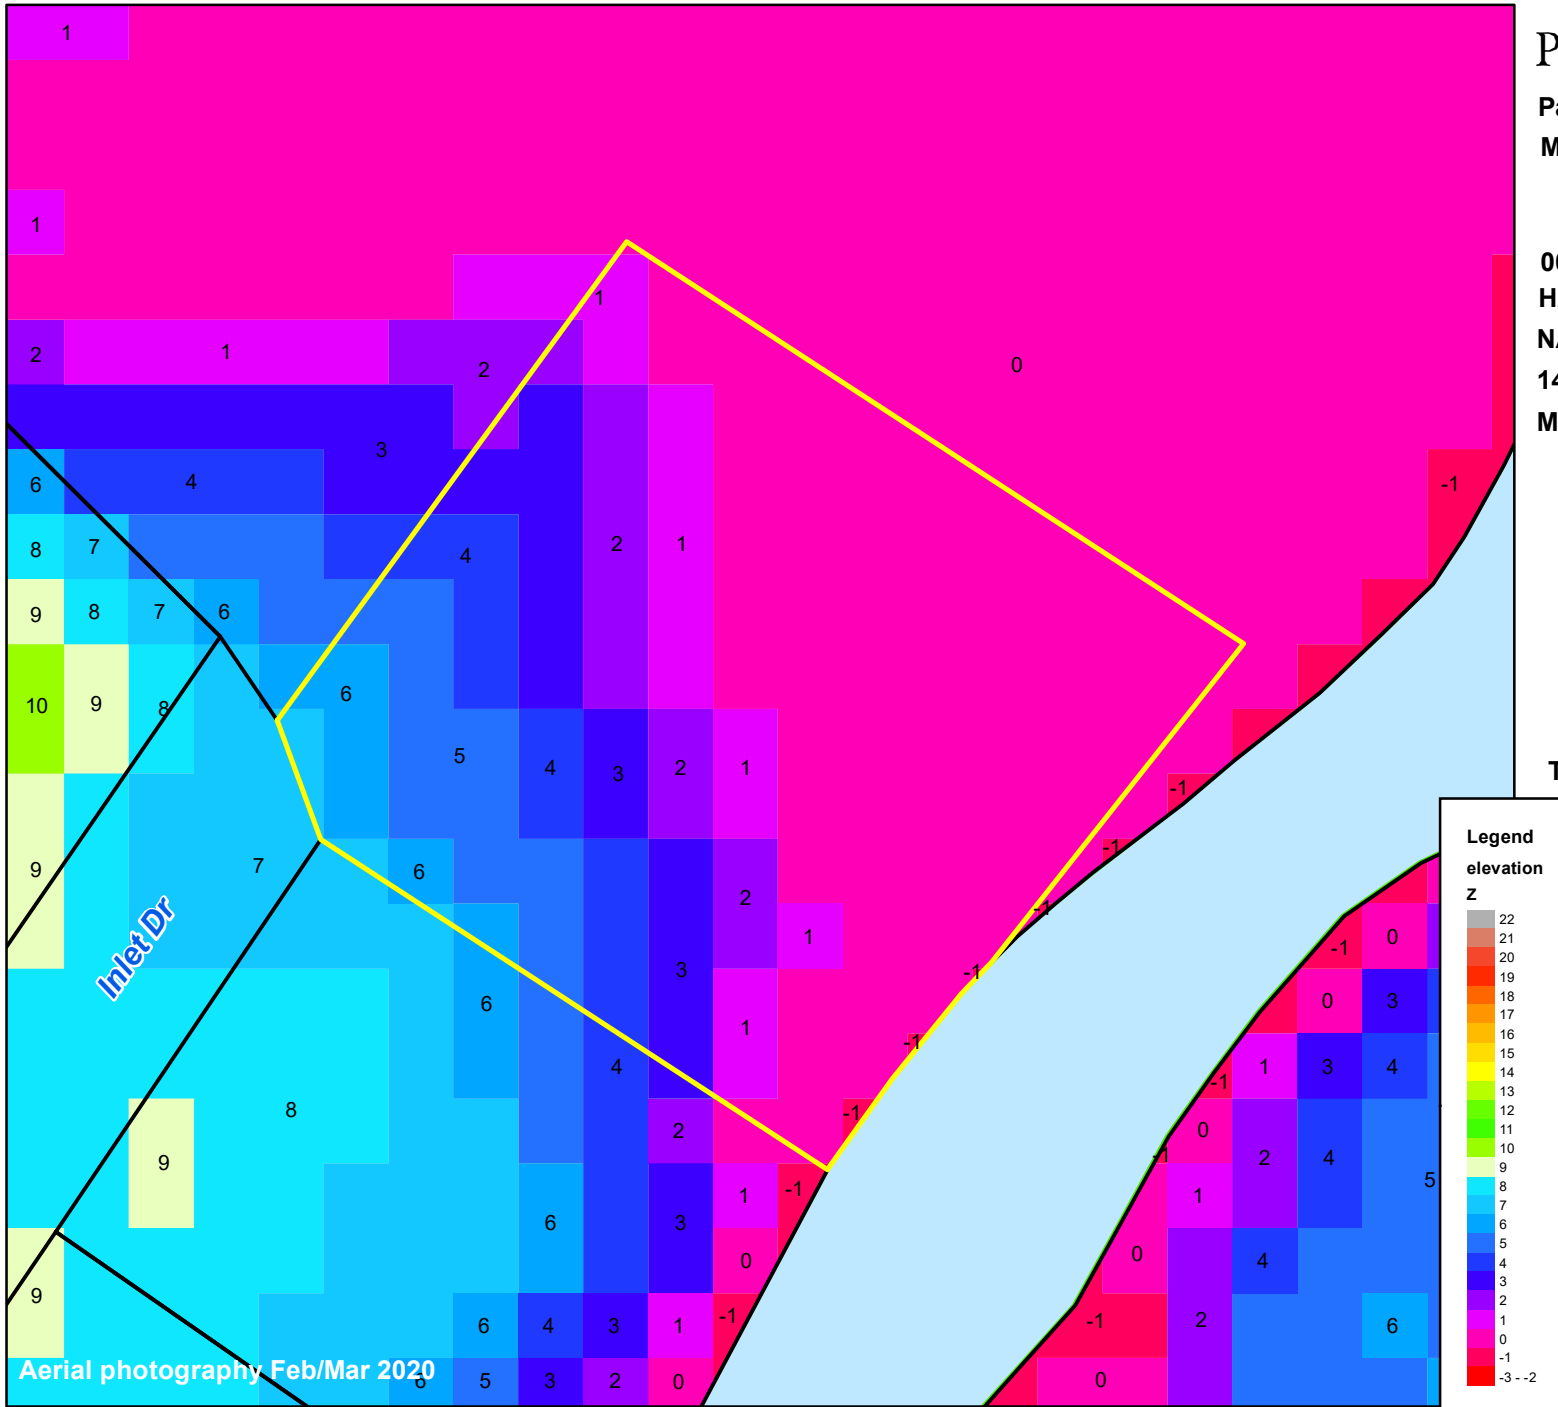

# Pasquotank County, NC

Parcel ID: 891504744487

Map: P142A-143

LOT: 0

00000 INLET DR  
HANCOCK, WILLIAM C &  
NANCY GUTHRIE  
149 MARINERS WAY  
MOYOCK NC 27958

Deed Book: 1244  
Deed Page: 615  
Date: 20160114

Land Value: 117400  
Ag Value: 0  
Bldg Value: 0  
Total Value: 117400

Taxed Acres: 1.033

Aerial photography Feb/Mar 2020

**NOT A SURVEY**

This map was created from historic maps, recorded deeds and surveys. It CAN NOT be used to convey land, settle land disputes or build fences.

**PASQUOTANK**  
COUNTY NC

Date: 3/7/2023

Property Ownership/  
Lines as of January 1, 2023