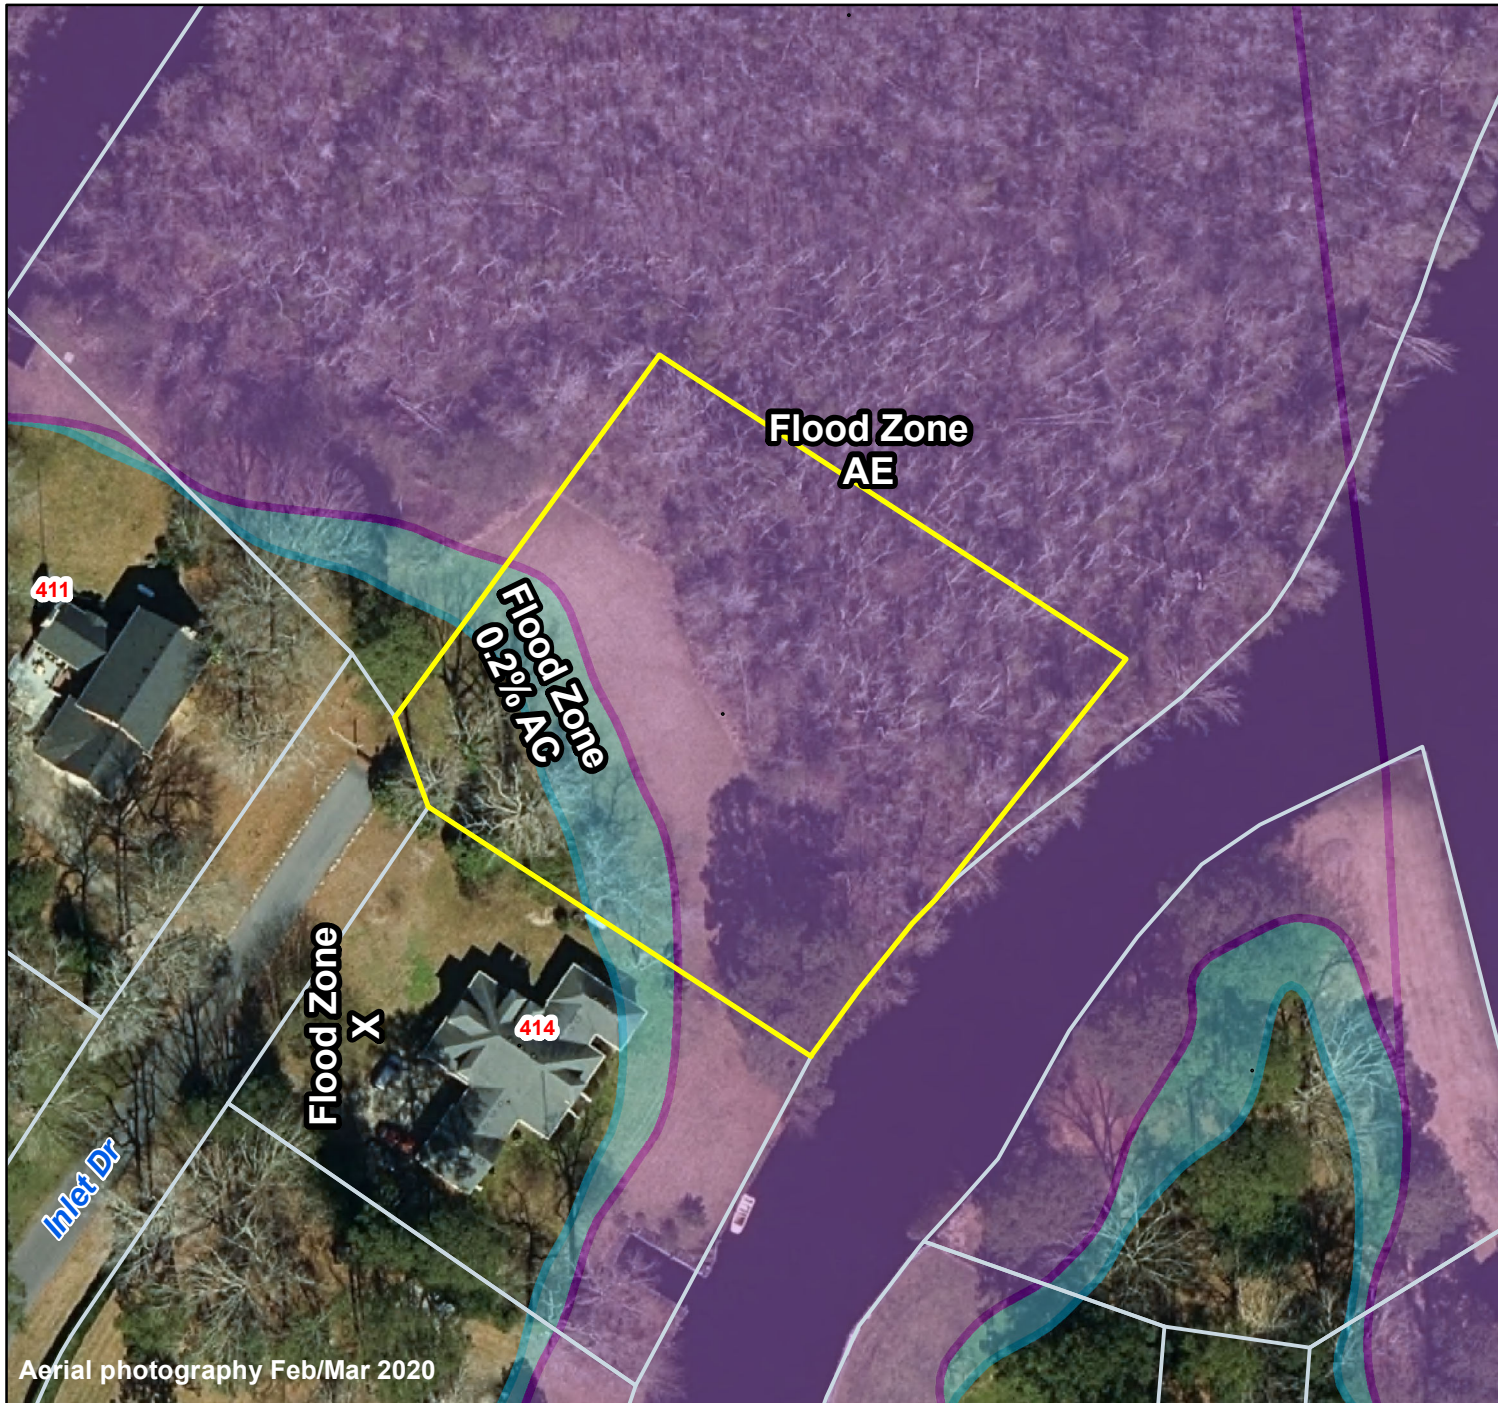

# Pasquotank County, NC

Parcel ID: 891504744487

Map: P142A-143

LOT: 0

00000 INLET DR  
HANCOCK, WILLIAM C &  
NANCY GUTHRIE  
149 MARINERS WAY  
MOYOCK NC 27958

Deed Book: 1244  
Deed Page: 615  
Date: 20160114

Land Value: 117400  
Ag Value: 0  
Bldg Value: 0  
Total Value: 117400

Taxed Acres: 1.033

Aerial photography Feb/Mar 2020

## FLOOD MAP

Effective Date December 21 2018

This is not the OFFICIAL flood map; however, it is drawn using data provided by NC Floodplain Mapping to be used with local GIS. The official map can be viewed at [fris.nc.gov](http://fris.nc.gov)

Date: 3/3/2024

Property Ownership/  
Lines as of January 1, 2024