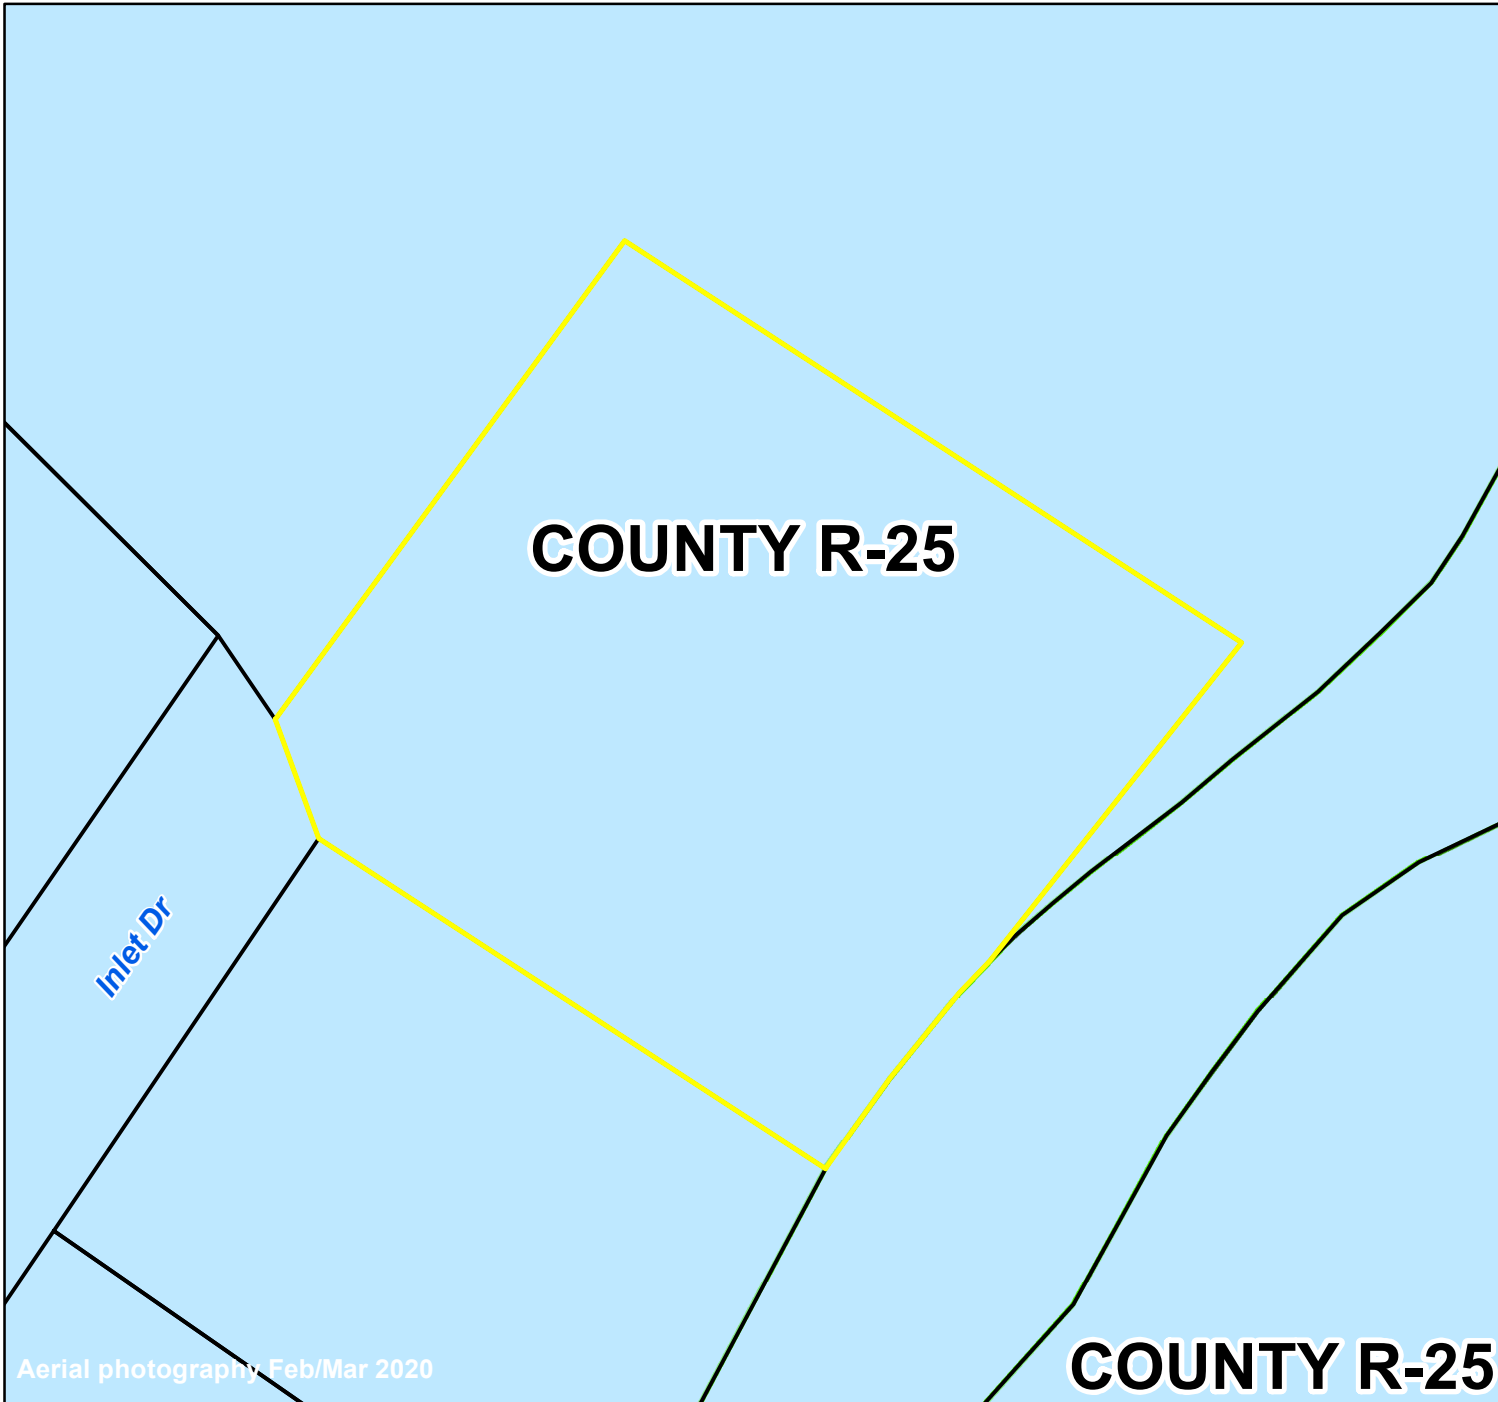

Pasquotank County, NC

Parcel ID: 891504744487

Map: P142A-143

LOT: 0

00000 INLET DR
HANCOCK, WILLIAM C &
NANCY GUTHRIE
149 MARINERS WAY
MOYOCK NC 27958

Deed Book: 1244
Deed Page: 615
Date: 20160114

Land Value: 117400
Ag Value: 0
Bldg Value: 0
Total Value: 117400

Taxed Acres: 1.033

Aerial photography Feb/Mar 2020

NOT A SURVEY

This map was created from historic maps, recorded deeds and surveys.
It CAN NOT be used to convey land, settle land disputes or build fences.